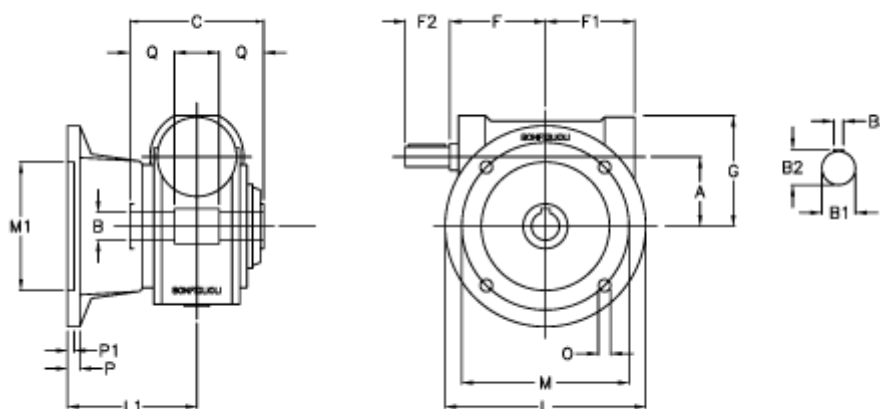

Data Sheet

Article number: 3901049018400

Description: Worm gear with solid input shaft
VF 49F-18-HS

Measures

a	= 49.5	F1 = 63	P = 12
B	= 25	F2 = 40	P1 = 10
B1	= 16	g = 80	Q = 22.5
B2	= 18.0	L = 125	
B3	= 5	L1 = 85.5	
C	= 82	m = 90	
Description	= VF 49F-xx-HS	M1 = 70	
F	= 65.0	O = 10.5	